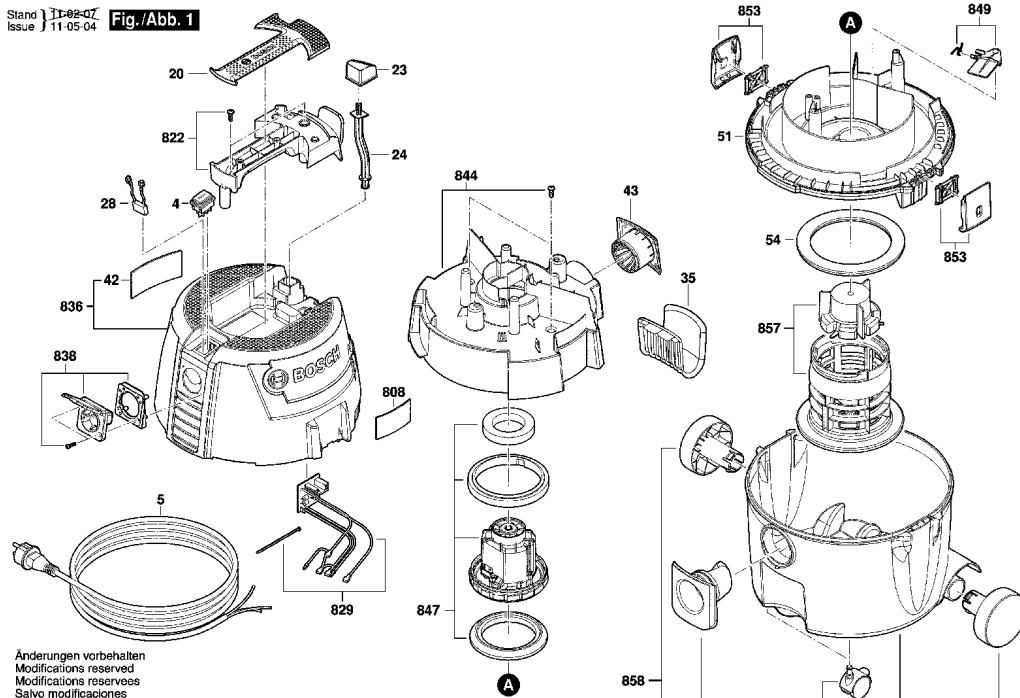

BOSCH

Invented for life

Spare Parts Price List

GAS 15

0 601 9E5 0K0

3 601 J7B 000

Stand } IP-02-0Z
Issue } 11-05-04 Fig./Abb. 1

POS No.	Qty	Part No.	Description	List Price (Rs.)
4	1	1600A000LH	On-Off Switch .	678
5	1	1600A000LR	Power supply cord El	2310
20	1	1600A000KJ	Cap-Handle .	170
23	1	1600A000KS	Push-Button .	57
24	1	1600A000KR	Thrust Rod .	118
28	1	1600A000LL	Suppression Capacito	468
35	1	1600A000KP	Hose Holder .	231
42	1	1600A000MD	Warning Plate .	
43	1	1600A000KL	Outlet Grillage .	95
51	1	1600A000KT	Base Plate .	998
54	1	1600A000MO	Seal ring .	197
550	1	1600A000JF	Air Hose .	1512
551	1	1600A000JK	Setting Tube .	678
554	1	1600A000JM	Tool Clutch .	531
558	1	1600A000LK	Cable Clip .	48
808	1	1601118V07	Nameplate .	
822	1	1600A000P9	Handle .	611
829	1	1600A000PA	Printed Circuit Board	1840
836	1	1600A000PB	Covering hood .	1697
838	1	1600A000PC	Socket .	1216
844	1	1600A000PD	Air Path .	1098
847	1	1600A000PE	Suction Blower .	6108
849	1	1600A000PF	Flap .	450
853	1	1600A000PG	Flap .	380
857	1	1600A000PH	filter basket .	1095
858	1	1600A000PJ	Container .	2310

POS No.	Qty	Part No.	Description	List Price (Rs.)